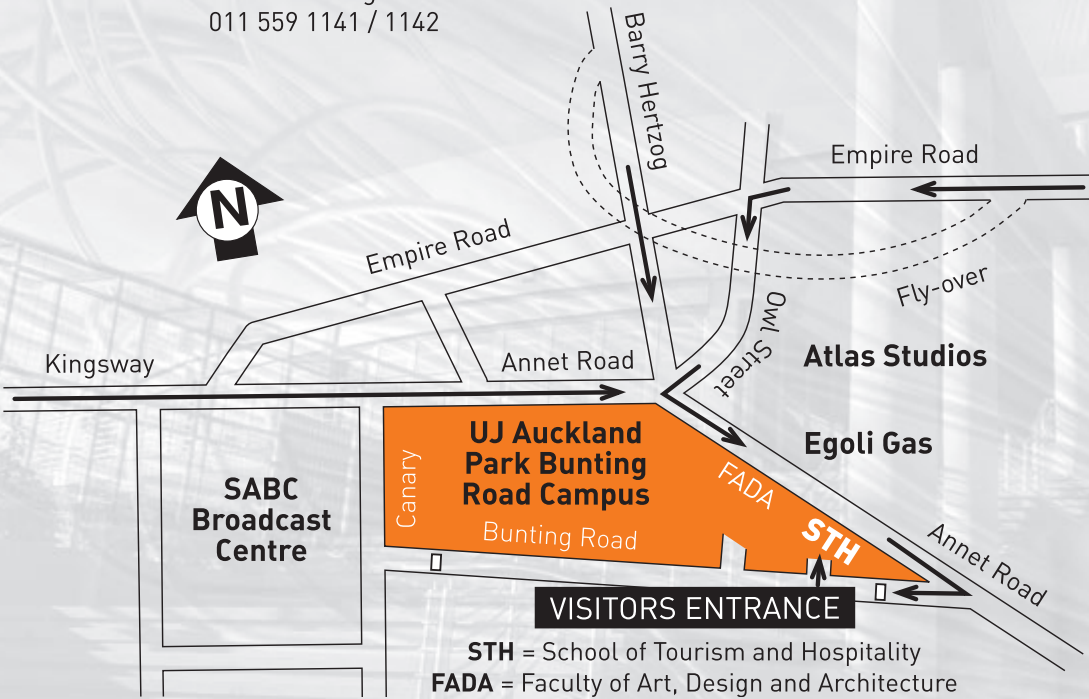

## School of Tourism and Hospitality

The Kerzner Building  
University of Johannesburg  
Auckland Park Bunting Road Campus  
Bunting Road  
Cottesloe  
Johannesburg  
011 559 1141 / 1142

**STH** = School of Tourism and Hospitality  
**FADA** = Faculty of Art, Design and Architecture